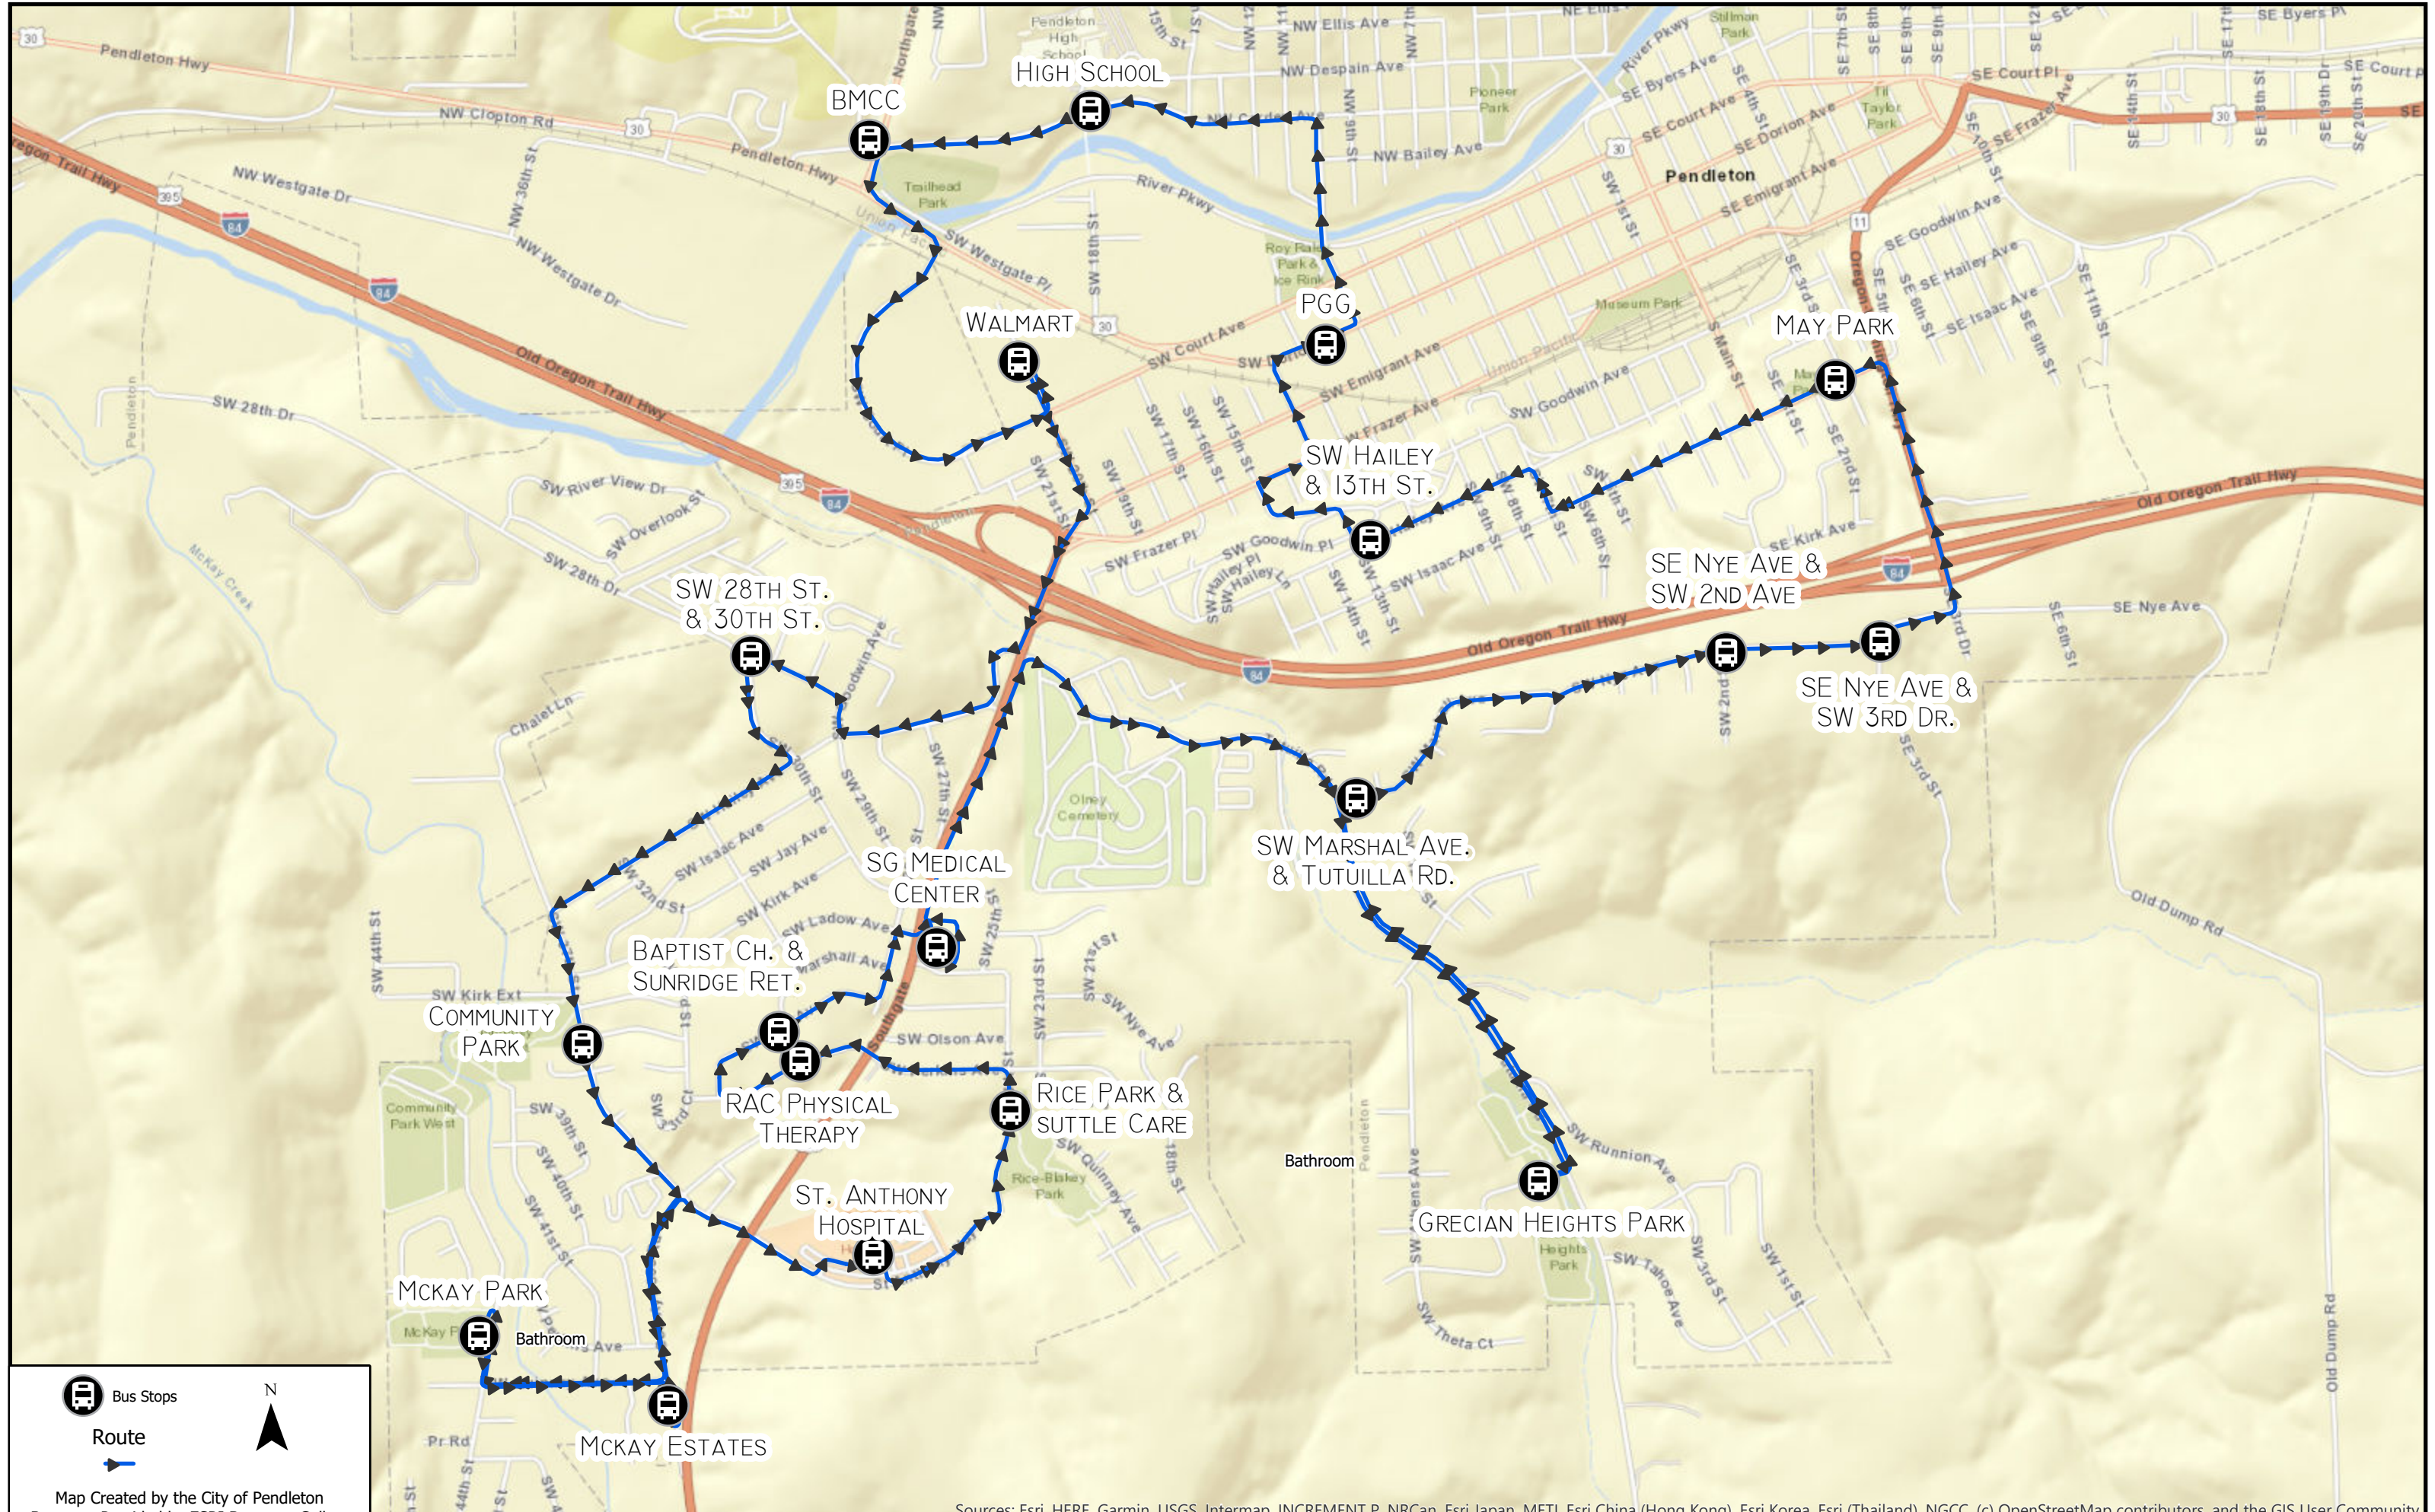

SW Bus Route

Map Created by the City of Pendleton
Basemap Provided by ESRI Basemap Gallery

Sources: Esri, HERE, Garmin, USGS, Intermap, INCREMENT P, NRCan, Esri Japan, METI, Esri China (Hong Kong), Esri Korea, Esri (Thailand), NGCC, (c) OpenStreetMap contributors, and the GIS User Community