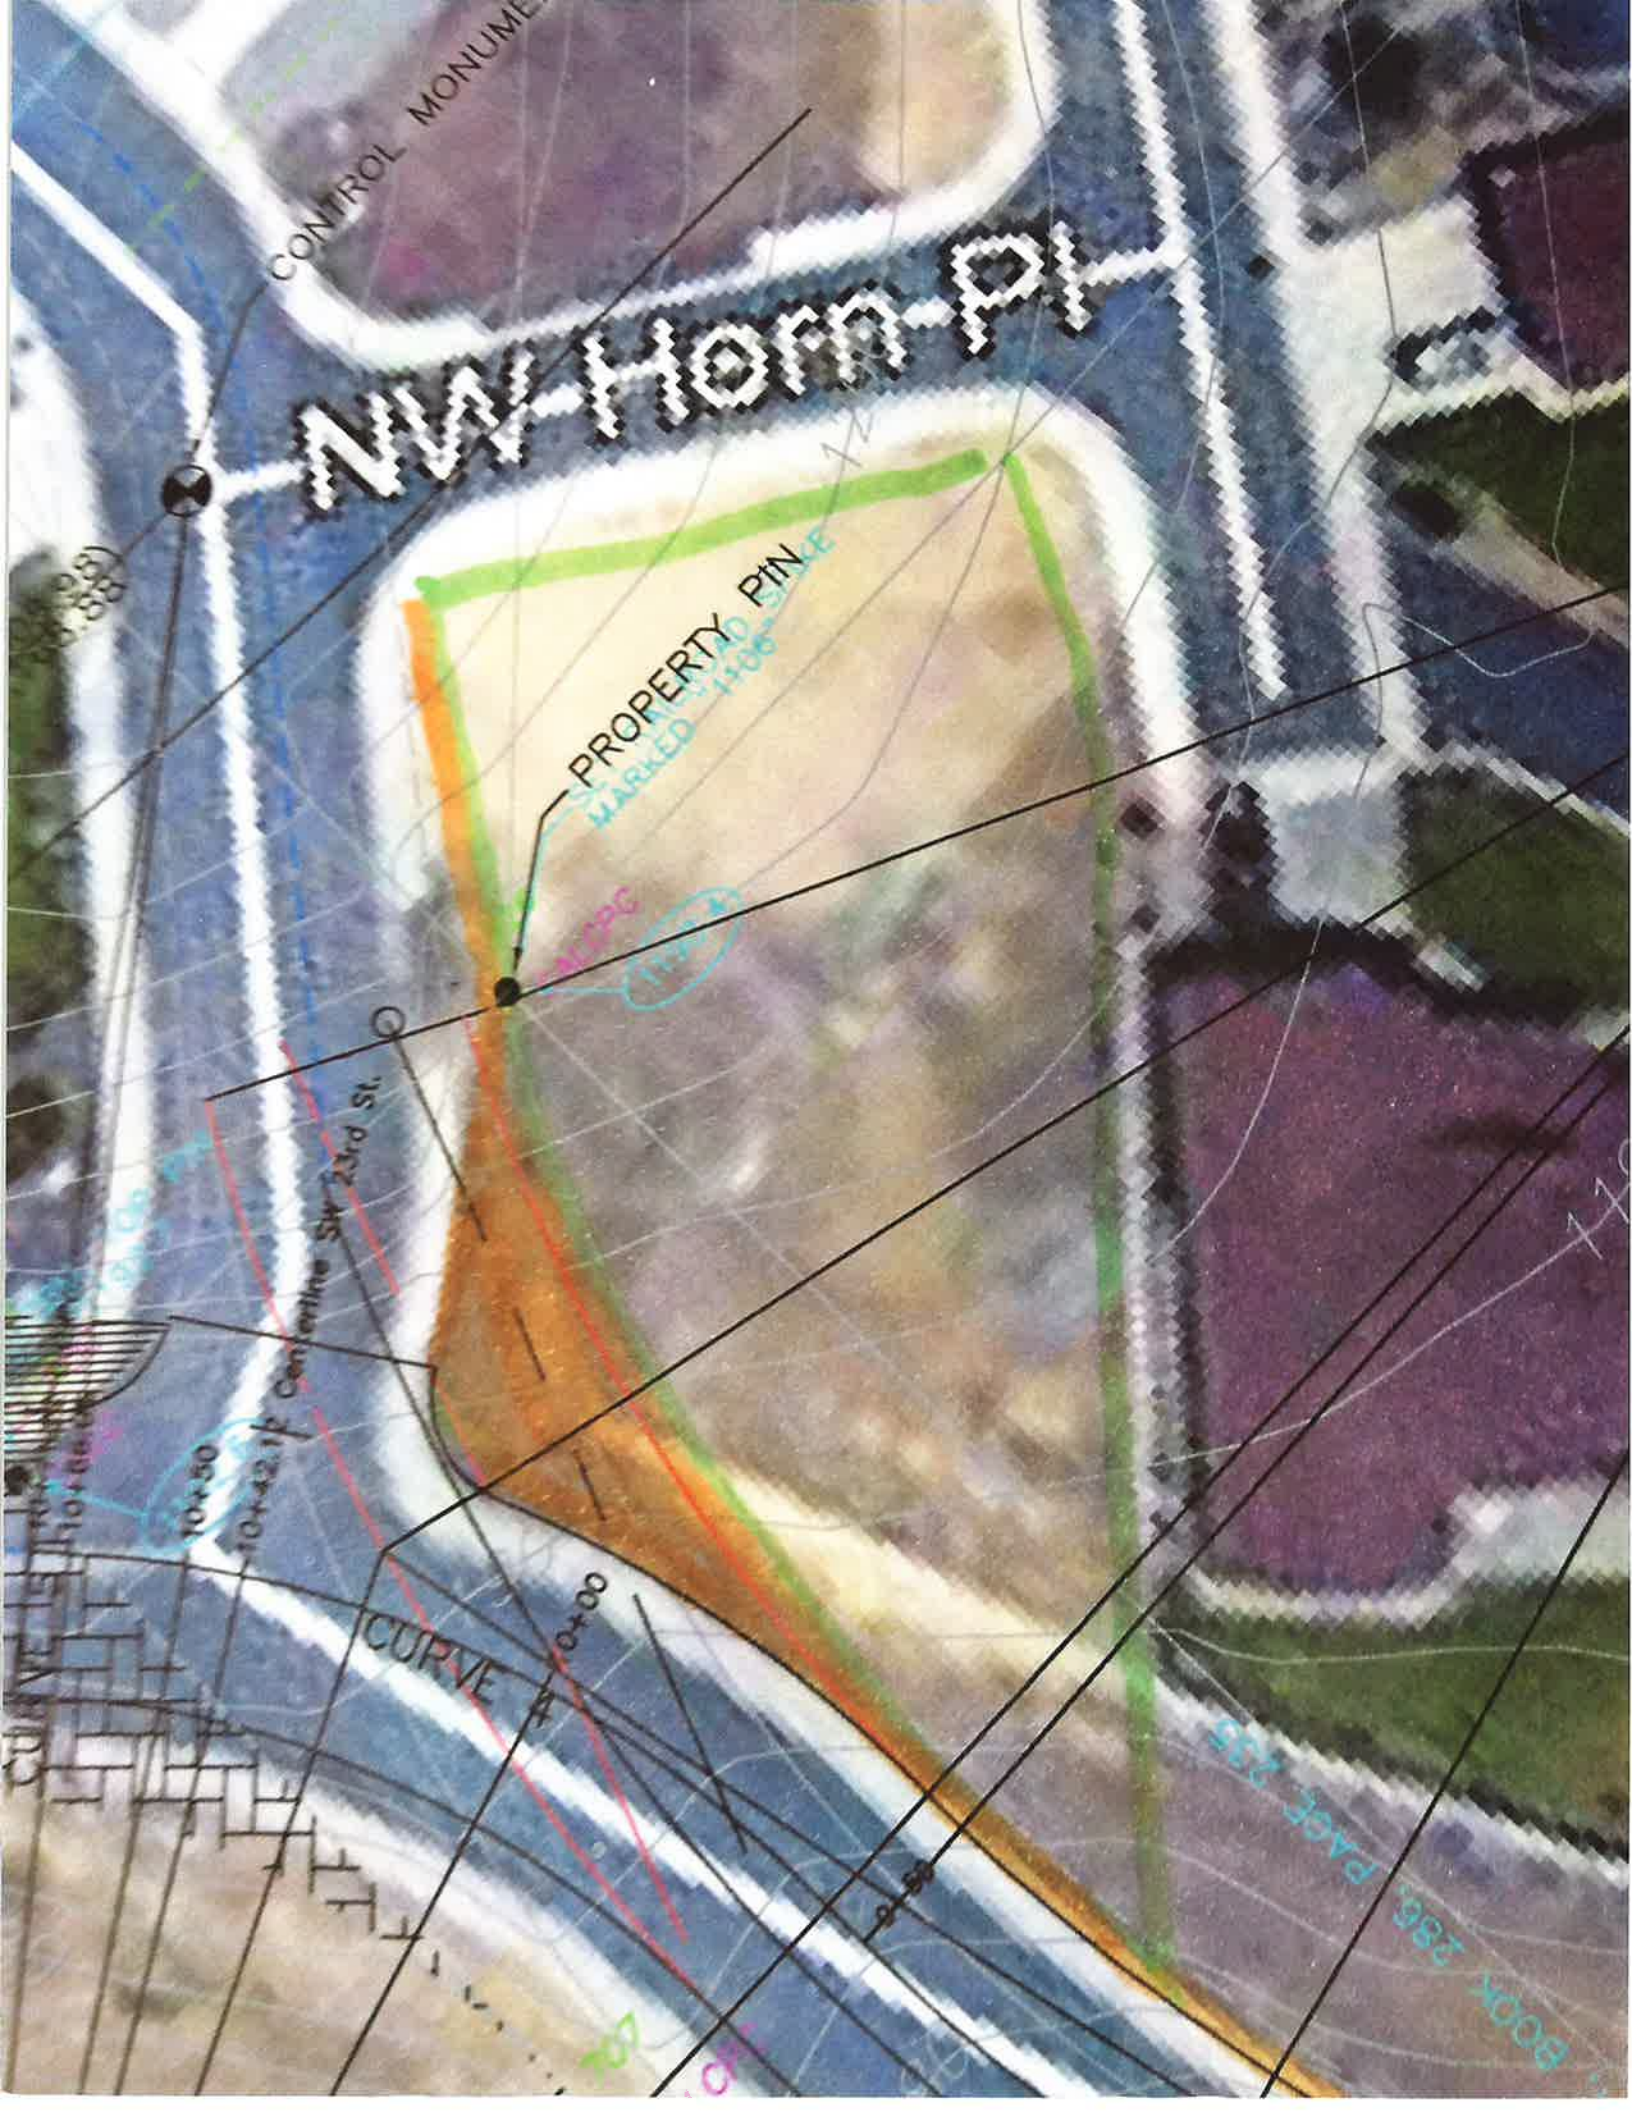

CONTROL MONUMENT

244 Horn Pt

PROPERTY PIN
MARKED 11-06

10+50
10+42.16 Centerline Sta 23rd St.

CURVE 4 10+00

BOOK 286 PAGE 235

CURVE 15 10+00

2275

NW HORN PL

2250

2262

NW HORN PL

NW HORN PL

2274

2286

NW 23RD ST

NW 23RD ST

NW FURNISH AVE

701

NW FURNISH AVE