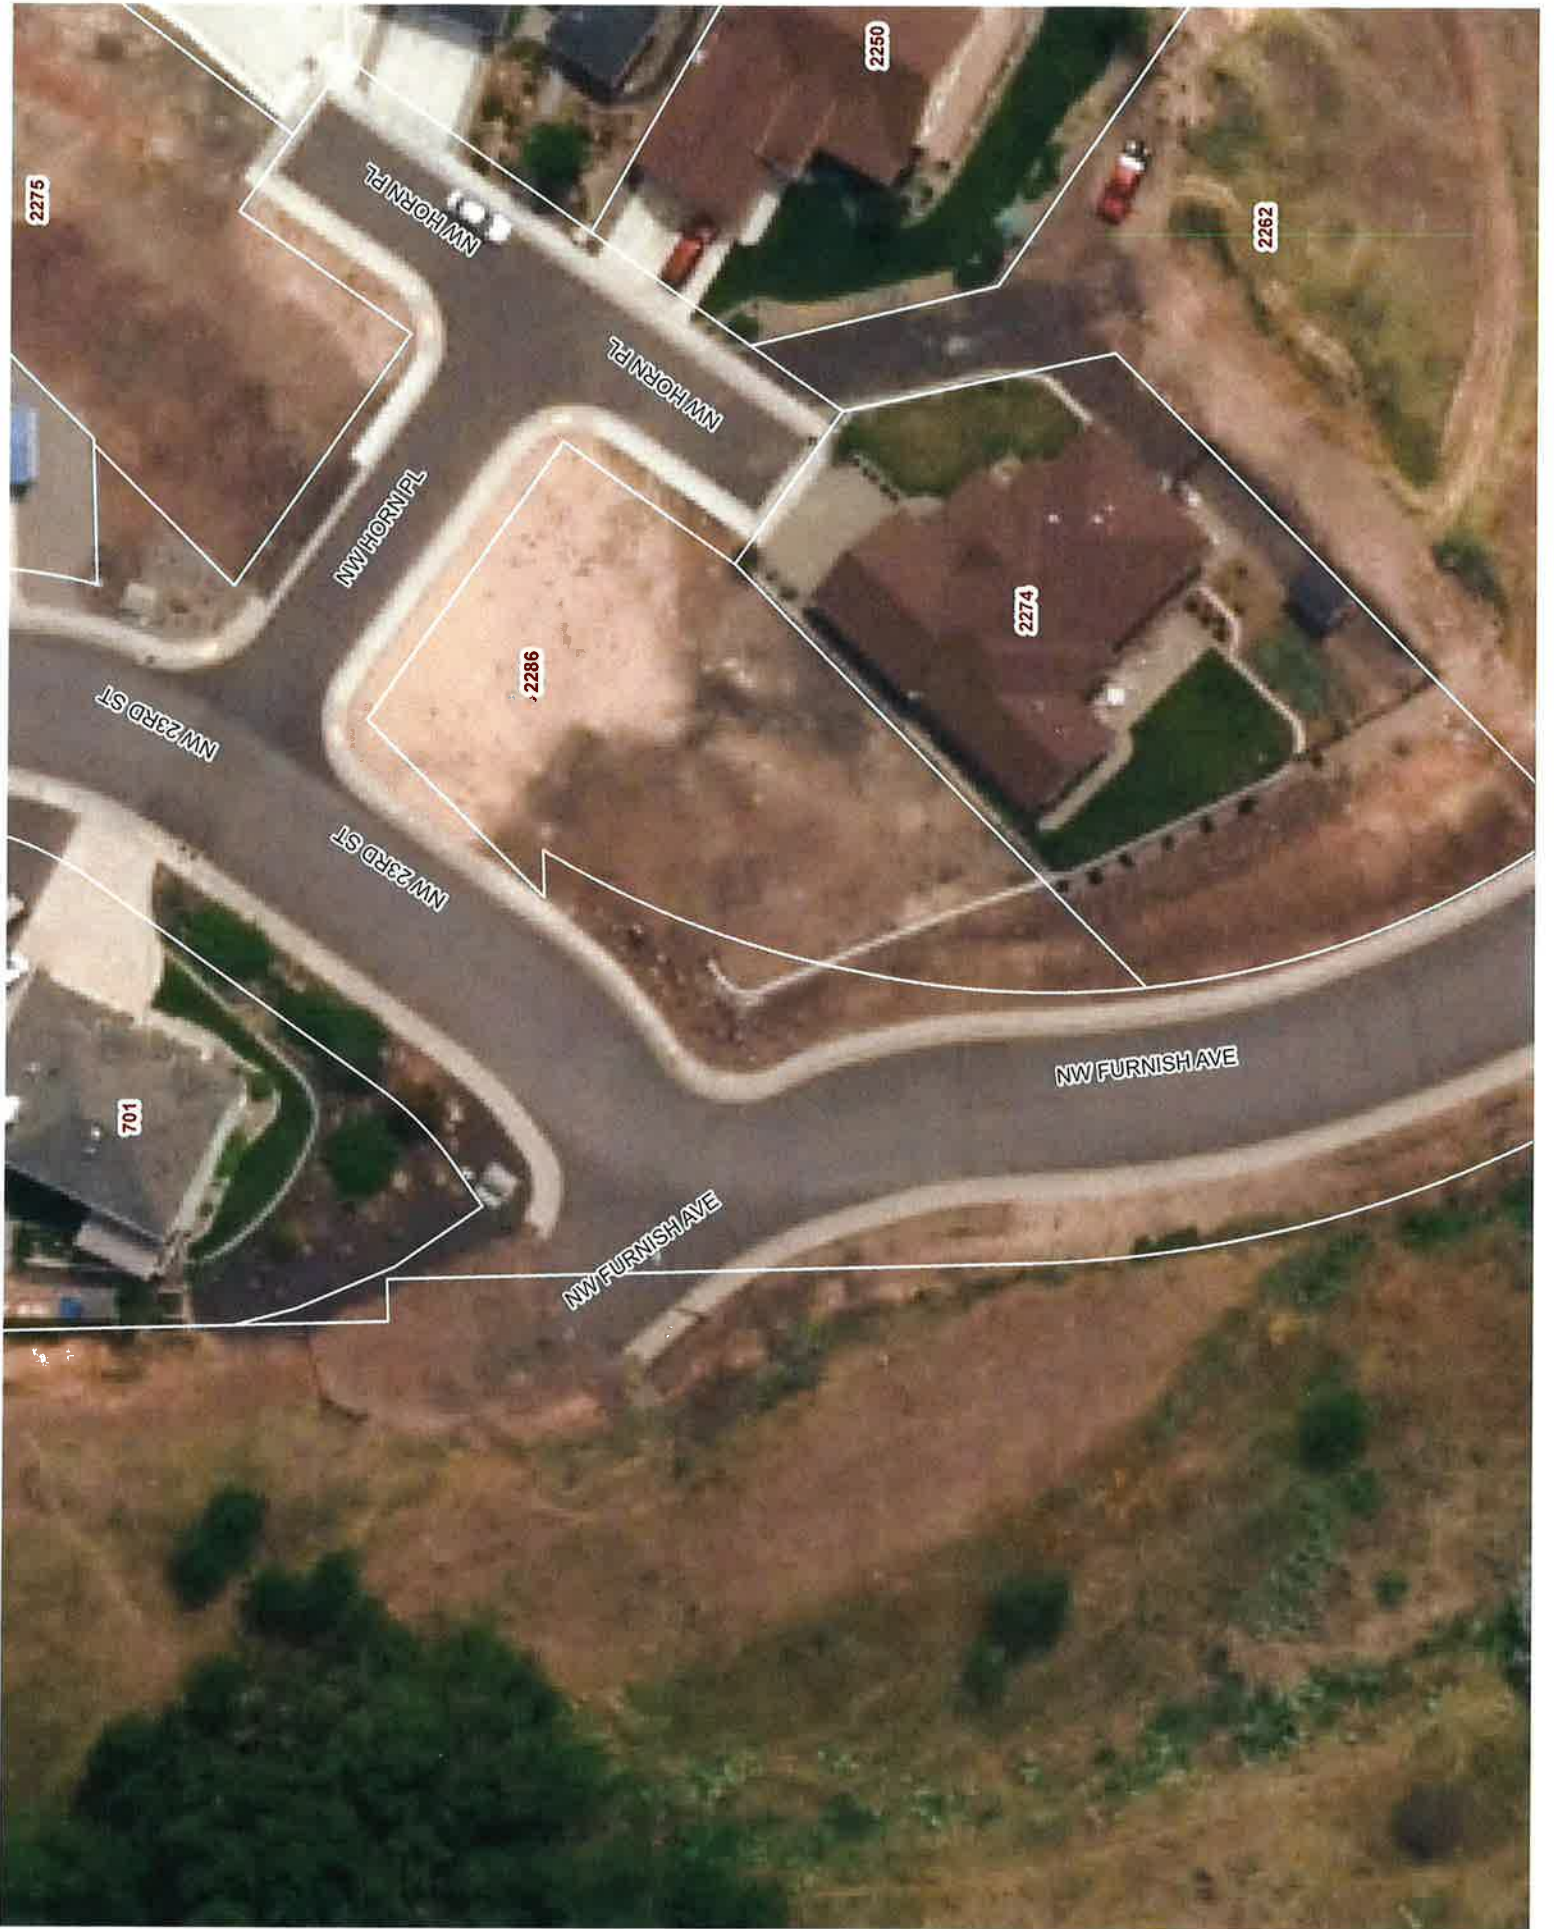

CONTROL MONUMENT

244 Horn Pt

PROPERTY PIN
MARKED 11-06

10+50
10+42.16 Centerline Sta 23rd St.

CURVE 4 10+00

BOOK 286 PAGE 235

CURVE 15 10+00

2275

NW HORN PL

2250

2262

NW HORN PL

NW HORN PL

2274

2286

NW 23RD ST

NW 23RD ST

NW FURNISH AVE

701

NW FURNISH AVE